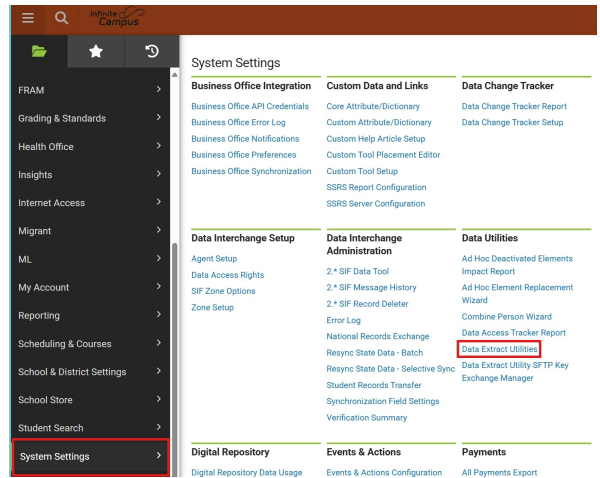

Data Extract Utilities

05/21/2026 10:22 am EDT

Articles will include extracts developed by NCDPI.

School Nutrition

DPI has provided an extract in each PSU NCSIS instance that will extract data from NCSIS for the School Nutrition Direct Certification Verification System.

Tool Rights for Data Extract Utilities

Tool rights are at PSU discretion. Use the following article <https://kb.infinitecampus.com/help/tool-rights-data-utilities> to determine the appropriate tool rights a user may need.

School Nutrition Manual Extract

Use the steps below to extract data for the Direct Certification System.

Navigation: Menu > System Settings > Data Utilities > Data Extract Utilities

- Select **Edit** under actions for the ***NCDPI - Student Nutrition Services - DCV 24-25** from the list of extracts.
- At the bottom of the detail information, click **Test Extract**.

Extract Instance Name	Delivery Mode	Server	Frequency Scheduled	Extract Mode	Stopped	Last Run	Actions
*NCDPI - Student Nutrition Services - DCV 24-25	SFTP			sql		Extract ran successfully	Edit | Show History