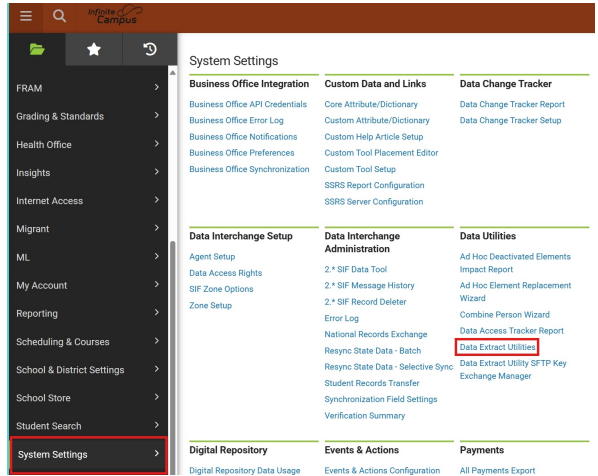

Data Extract Utilities

10/31/2025 10:41 am EDT

Articles will include extracts developed by NCDPI.

School Nutrition

DPI has provided an extract in each PSU NCSIS instance that will extract data from NCSIS for the School Nutrition Direct Certification Verification System.

Tool Rights for Data Extract Utilities

Tool rights are at PSU discretion. Use the following article <https://kb.infinitecampus.com/help/tool-rights-data-utilities> to determine the appropriate tool rights a user may need.

School Nutrition Manual Extract

Use the steps below to extract data for the Direct Certification System.

Navigation: Menu > System Settings > Data Utilities > Data Extract Utilities

- Select **Edit** under actions for the ***NCDPI - Student Nutrition Services - DCV 24-25** from the list of extracts.
- At the bottom of the detail information, click **Test Extract**.

Extract Instance Name	Delivery Mode	Server	Frequency Scheduled	Extract Mode	Stopped	Last Run	Actions
*NCDPI - Student Nutrition Services - DCV 24-25	SFTP			sql		Extract ran successfully	Edit Show History